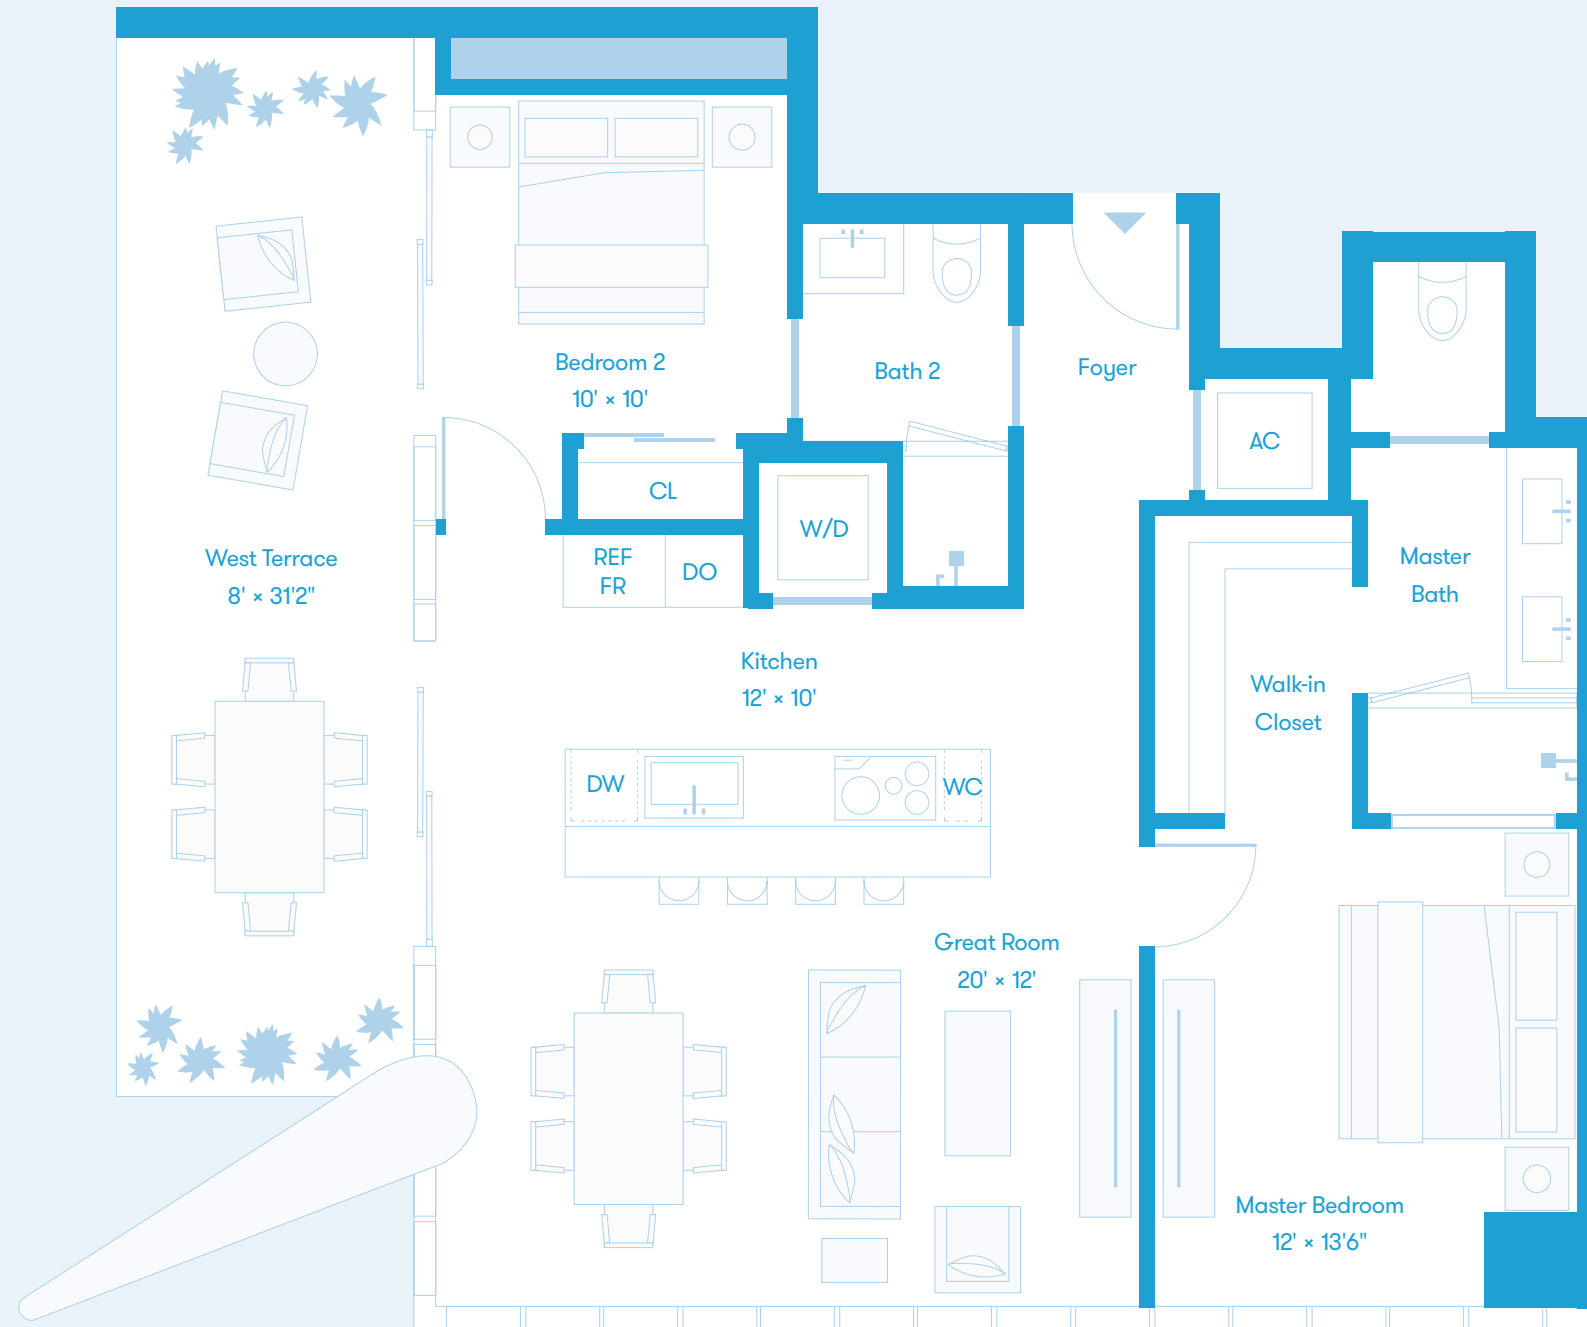

\* Level 8 has an extended balcony totaling 1,312 Sq Ft / 122 Sq M.

Biscayne Bay