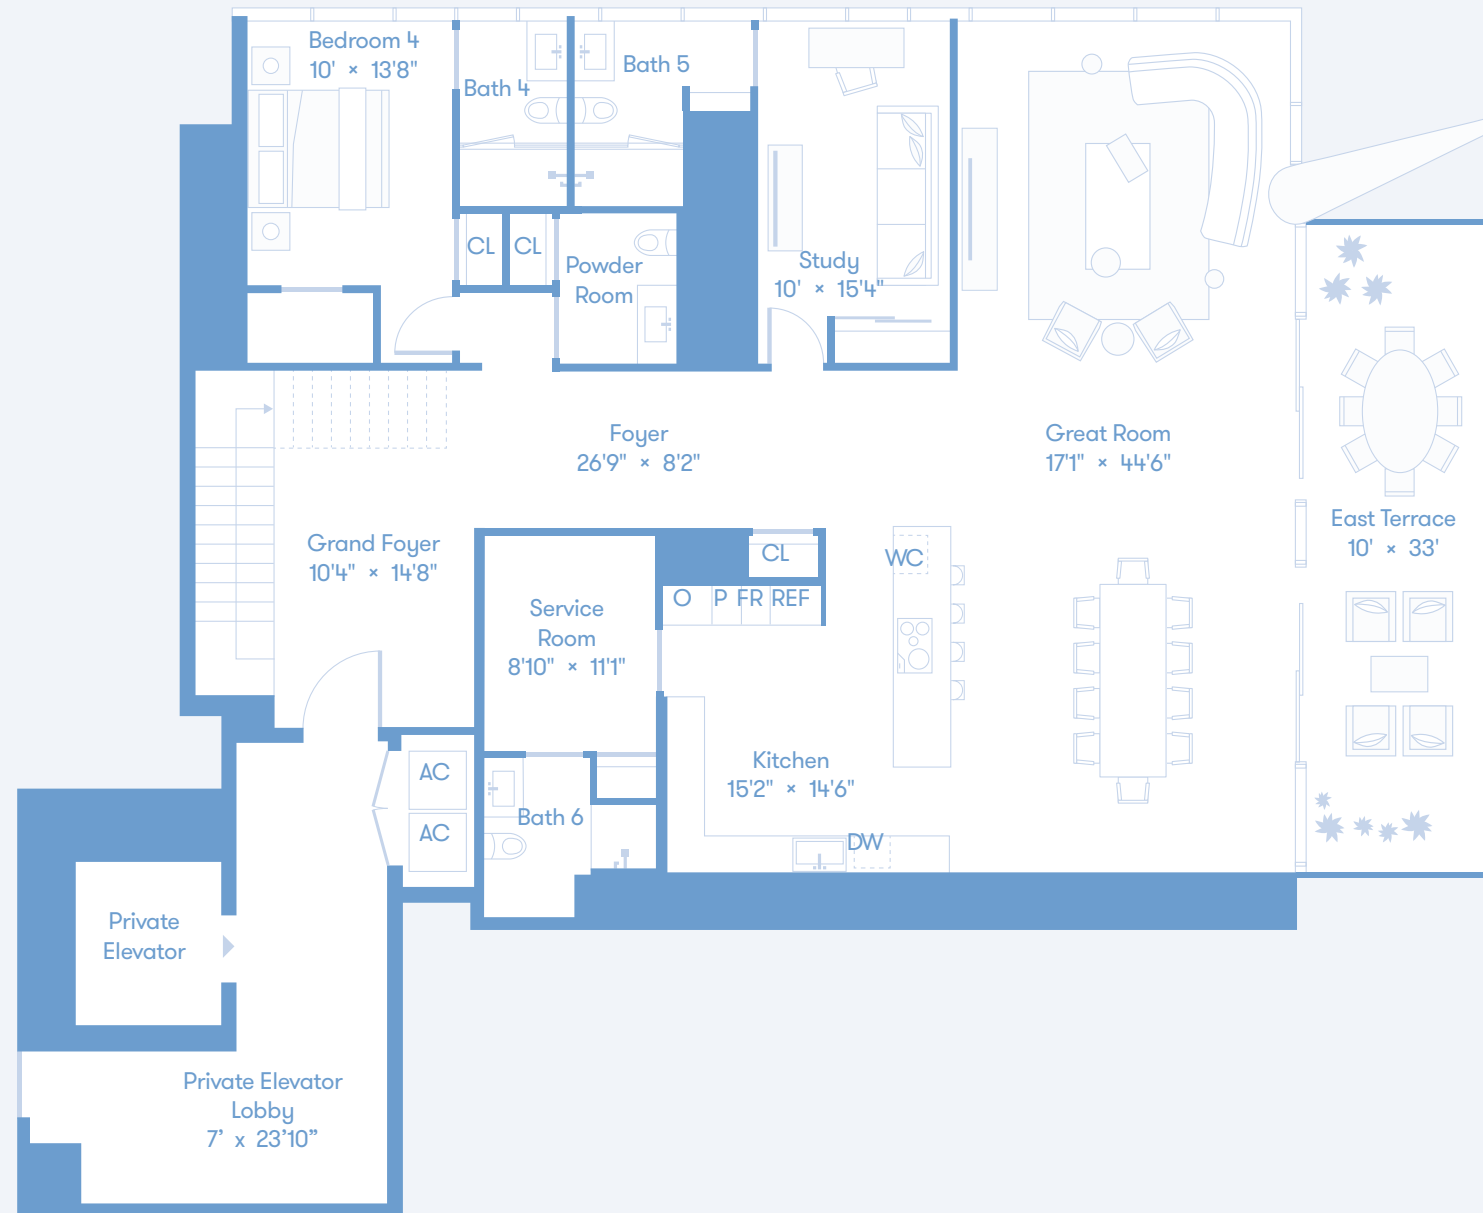

North Duplex Floors 04 - 05 4 Bedrooms + Study + Service 6.5 Baths

Lower Level Interior 2,877 Sq Ft / 267 Sq M Upper Level Interior 2,074 Sq Ft / 193 Sq M Total Interior 4,951 Sq Ft / 460 Sq M

Total Exterior 344 Sq Ft / 32 Sq M

North ↑

Lower Level

Upper Level

Biscayne Bay