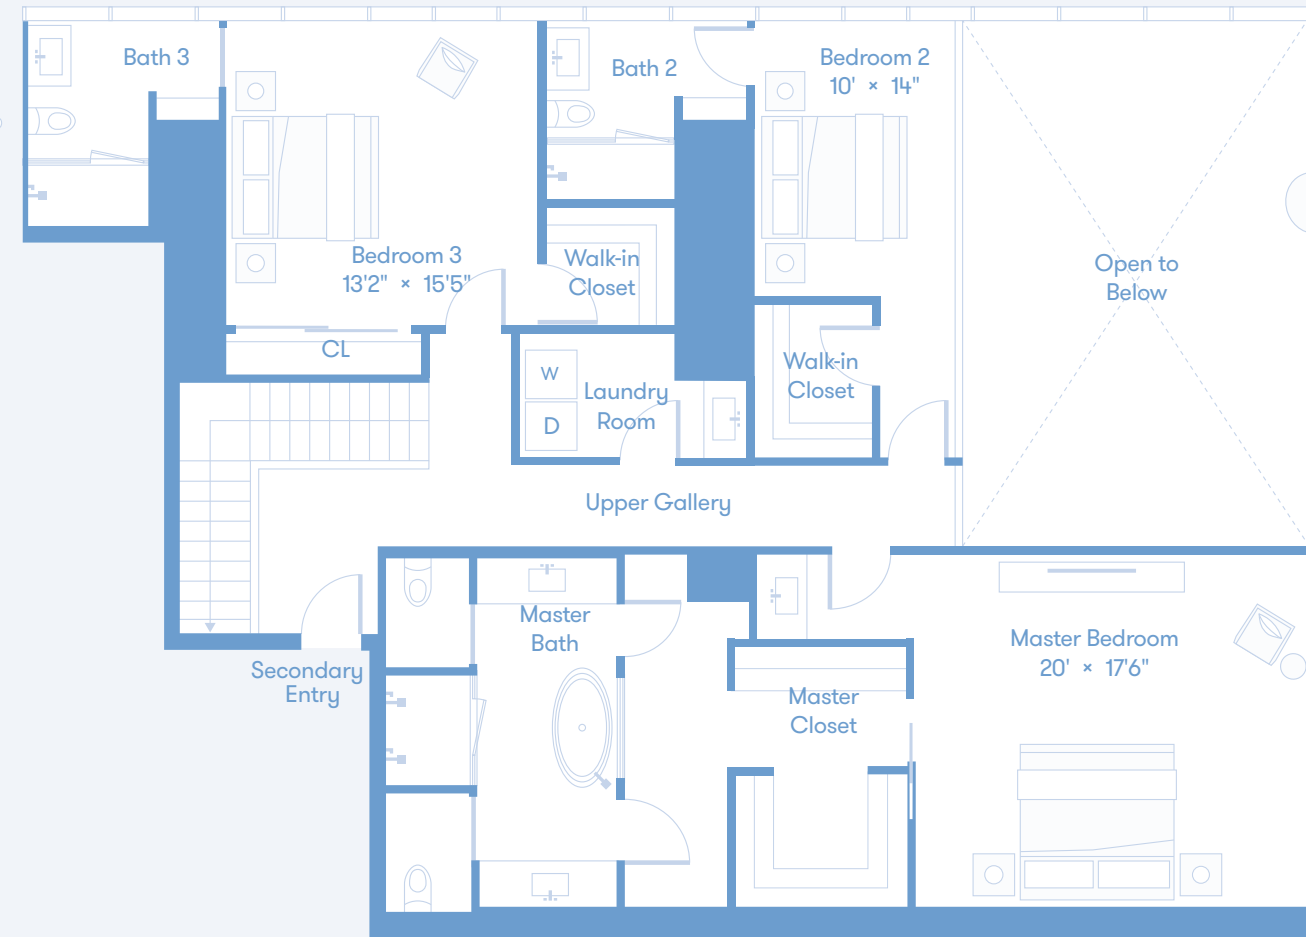

North Duplex Floors 04 - 05 4 Bedrooms + Study + Service 6.5 Baths

Lower Level Interior 2,877 Sq Ft / 267 Sq M Upper Level Interior 2,074 Sq Ft / 193 Sq M Total Interior 4,951 Sq Ft / 460 Sq M

Total Exterior 344 Sq Ft / 32 Sq M

North ↑

Lower Level

Upper Level

Biscayne Bay