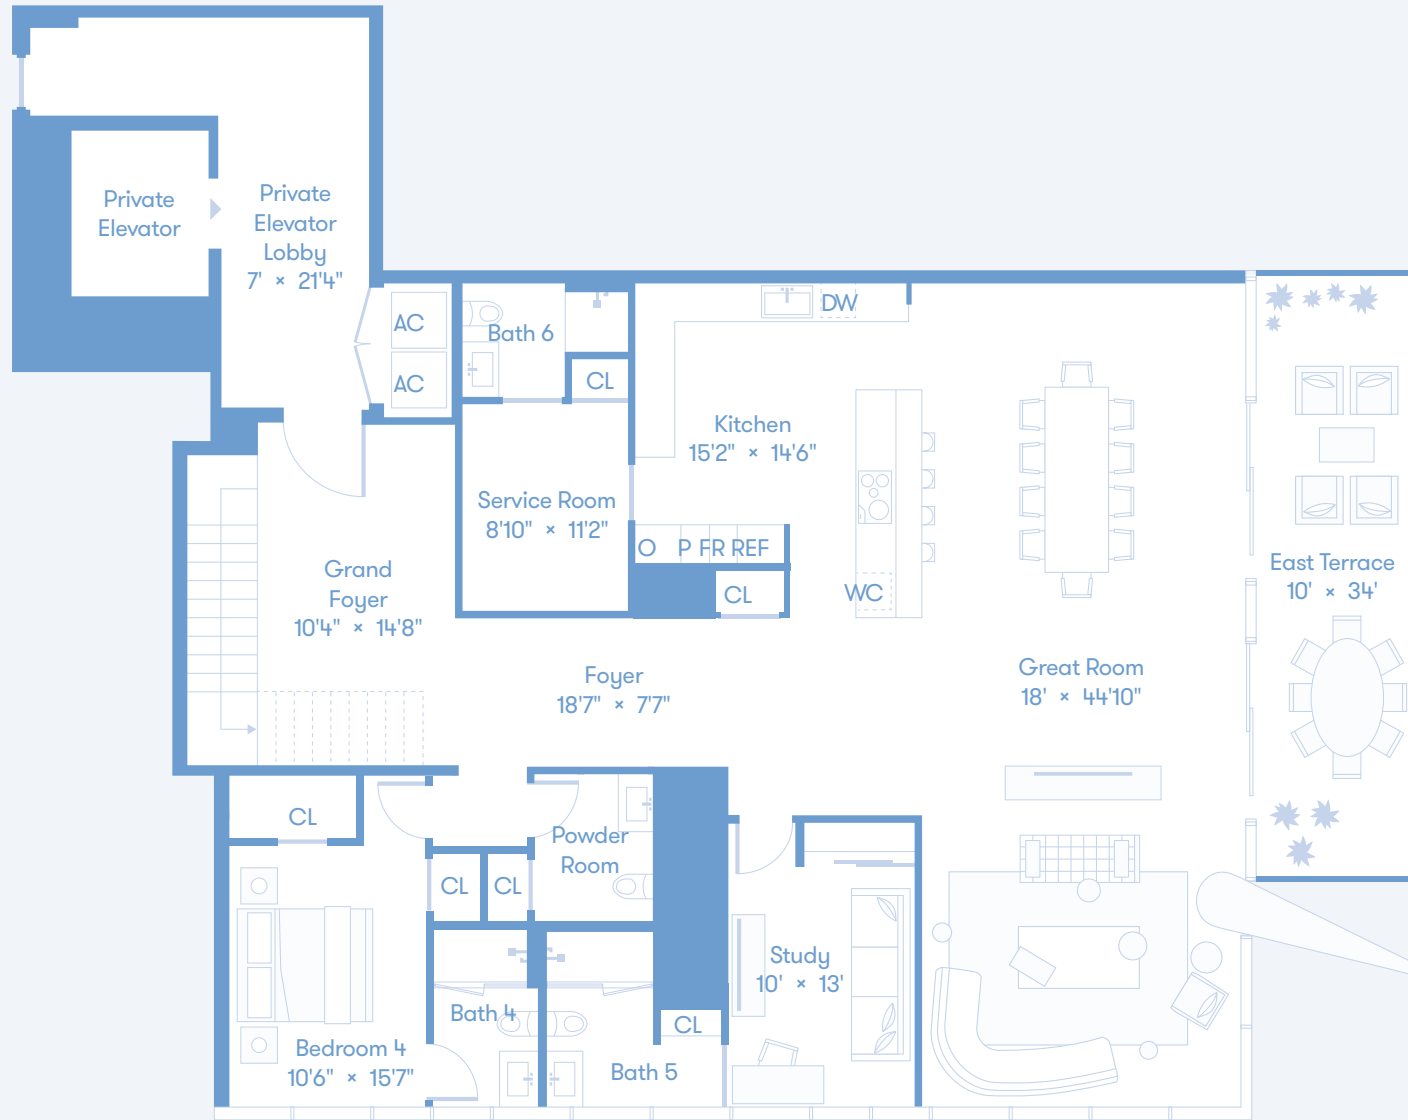

South Duplex Floors 04 - 05 4 Bedrooms + Study + Service 6.5 Baths

Lower Level Interior 2,827 Sq Ft / 263 Sq M Upper Level Interior 2,068 Sq Ft / 192 Sq M Total Interior 4,895 Sq Ft / 455 Sq M

Total Exterior 344 Sq Ft / 32 Sq M

North ↑

Lower Level

Upper Level